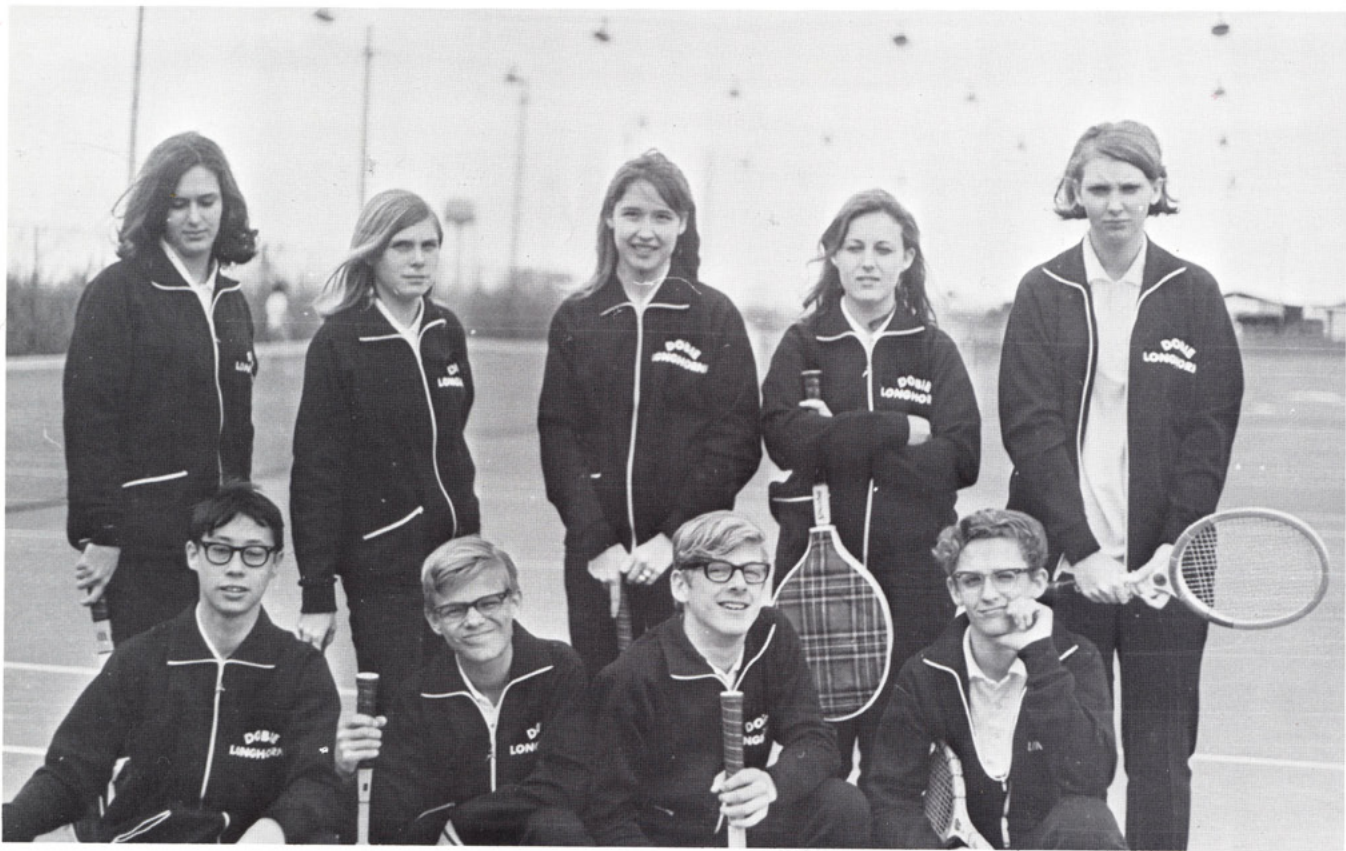

Curtis Morgan scores a victory for Dobie.

Dennis Willcoxson slows up after a fast 220.

Longhorns Larry Neumann and Jim Sage loosen up before the relay.

Mike Capell strains toward the finish line.

The gun sounds for the start of the 220.

**Youthful
Horns
Show
Great
Potential**

TOP ROW: Charles Hargrave, Bobby Allison, Steve Hines, Darrell Isenberg, Allen Landin. BOTTOM ROW: Jay Stringer, Jimmy Wade, Mike Turner, Dennis Doyle, Dennis Wilcoxson. (Mark Jones not pictured).

Freshman Tracksters 68-69

Fresh. Track Coach Vernon Fewell

STANDING: Jo Ann Curry, Kathy Gant, Jan Stovall, Diana Braxton, Linda Zorn. KNEELING: Clyde Teague, Charles Hansen, Eddie Hollander, John Hall.